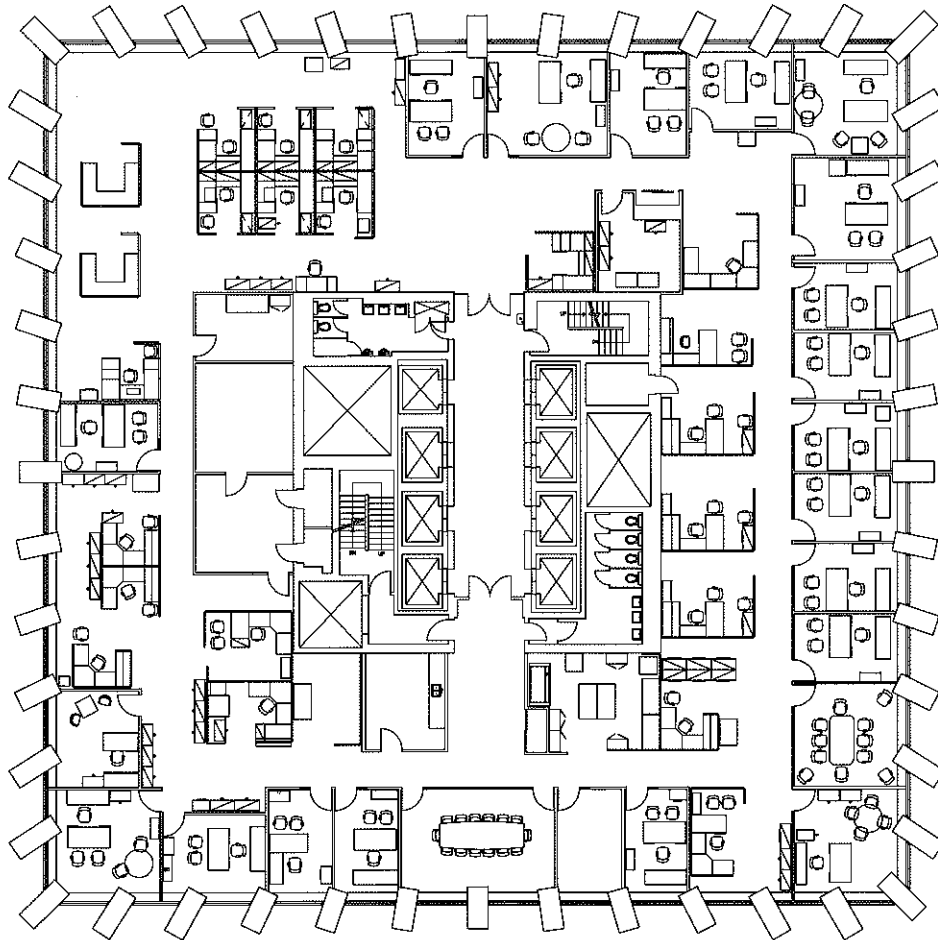

BUILDING NAME: TOWER - ROCHESTER  
SAP # 097657  
FLOOR #: 01  
ADDRESS: 1 CHASE SQUARE, NY  
SCALE: NOT TO SCALE

BUILDING NAME: TOWER - ROCHESTER  
 SAP # 097657  
 FLOOR # 03  
 ADDRESS: 1 CHASE SQUARE, NY  
 SCALE: NOT TO SCALE

BUILDING NAME: TOWER - ROCHESTER  
SAP # 097657  
FLOOR #: 04  
ADDRESS: 1 CHASE SQUARE  
SCALE: NOT TO SCALE

BUILDING NAME: TOWER ROCHESTER  
SAP # 097657  
FLOOR # 08  
ADDRESS: 1 CHASE SQUARE, ROCHESTER, NY  
SCALE: NOT TO SCALE

BUILDING NAME: TOWER ROCHESTER  
SAC # 097657  
FLOOR # 09  
ADDRESS: 1 CHASE SQUARE, ROCHESTER, NY  
SCALE: NOT TO SCALE

BUILDING NAME: TOWER ROCHESTER  
SAP # 097657  
FLOOR # 10  
ADDRESS: 1 CHASE SQUARE, ROCHESTER, NY  
SCALE: NOT TO SCALE