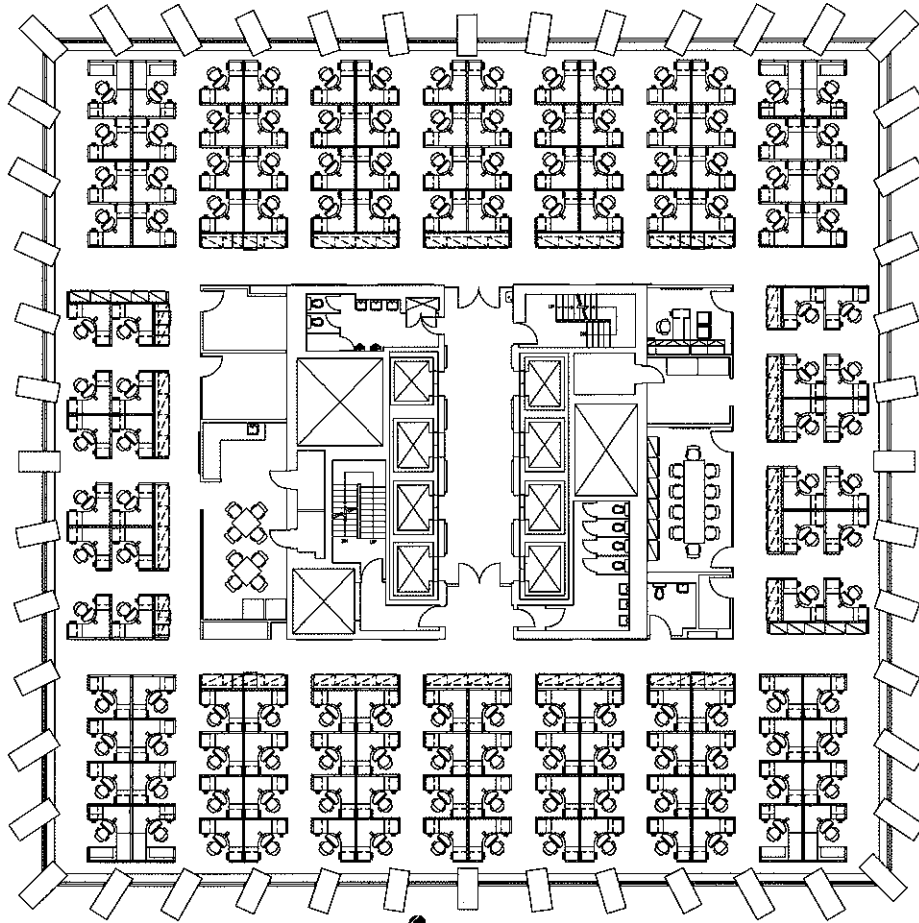

BUILDING NAME: TOWER ROCHESTER
SAP # 097657
FLOOR # 12
ADDRESS: 1 CHASE SQUARE, ROCHESTER, NY
SCALE: NOT TO SCALE