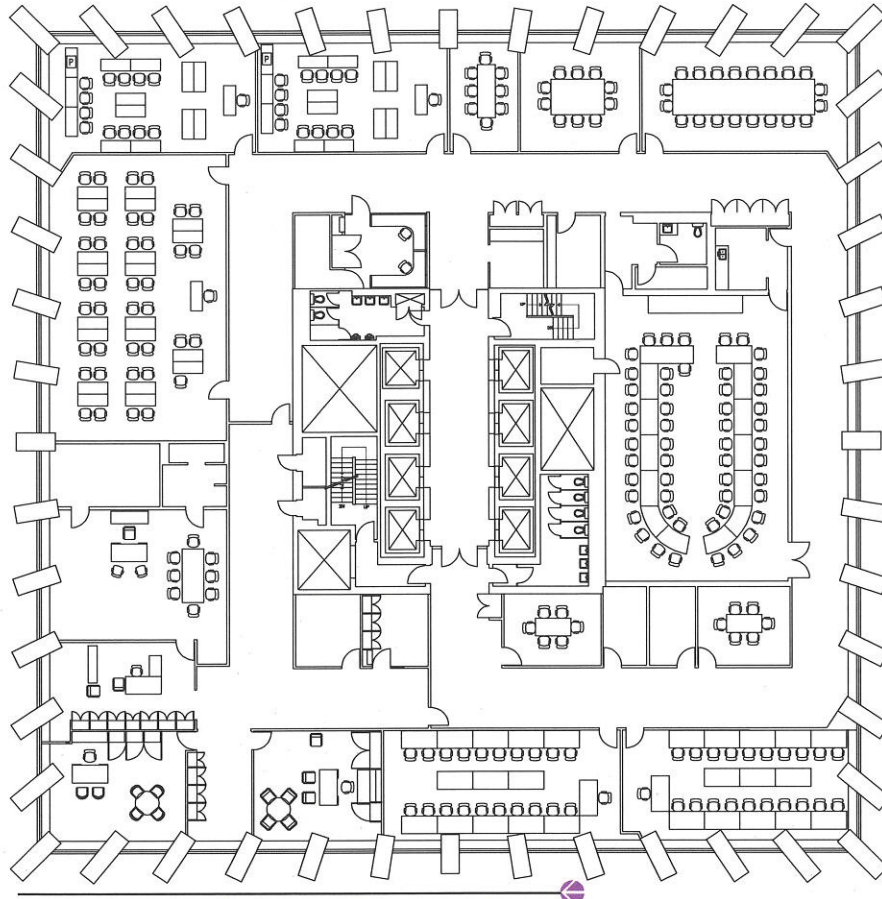

BUILDING NAME: TOWER - ROCHESTER  
SAP # 097657  
FLOOR #: 01  
ADDRESS: 1 CHASE SQUARE, NY  
SCALE: NOT TO SCALE

BUILDING NAME: TOWER - ROCHESTER  
 SAP # 097657  
 FLOOR # 03  
 ADDRESS: 1 CHASE SQUARE, NY  
 SCALE: NOT TO SCALE

BUILDING NAME: TOWER - ROCHESTER  
SAP # 097657  
FLOOR #: 04  
ADDRESS: 1 CHASE SQUARE  
SCALE: NOT TO SCALE

BUILDING NAME: TOWER ROCHESTER  
SAP # 097657  
FLOOR # 08  
ADDRESS: 1 CHASE SQUARE, ROCHESTER, NY  
SCALE: NOT TO SCALE

BUILDING NAME: TOWER ROCHESTER  
SAC # 097657  
FLOOR # 09  
ADDRESS: 1 CHASE SQUARE, ROCHESTER, NY  
SCALE: NOT TO SCALE

BUILDING NAME: TOWER ROCHESTER  
SAP # 097657  
FLOOR # 10  
ADDRESS: 1 CHASE SQUARE, ROCHESTER, NY  
SCALE: NOT TO SCALE

BUILDING NAME: Tower - Rochester  
SHP # 097697  
FLOOR # 11  
ADDRESS: 1 Chase Square, Rochester, NY, 14643  
SCALE: NOT TO SCALE

BUILDING NAME: TOWER ROCHESTER  
SAP # 097657  
FLOOR # 12  
ADDRESS: 1 CHASE SQUARE, ROCHESTER, NY  
SCALE: NOT TO SCALE