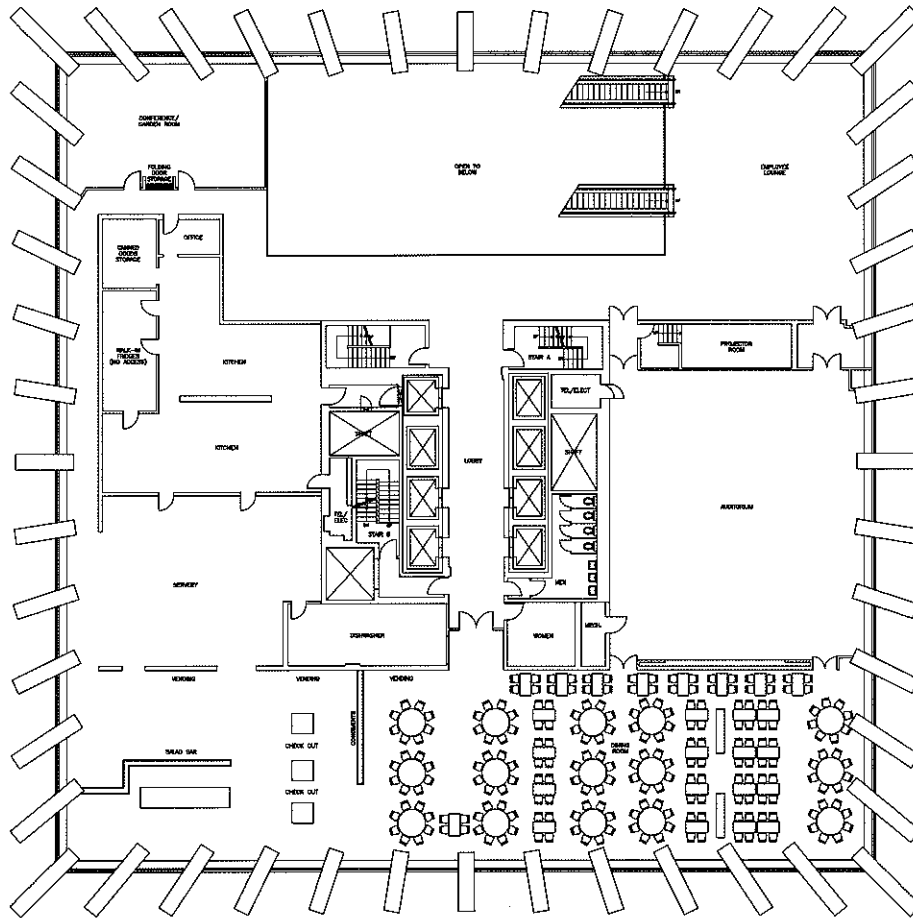

BUILDING NAME: TOWER - ROCHESTER  
SAP # 097657  
FLOOR #: 01  
ADDRESS: 1 CHASE SQUARE, NY  
SCALE: NOT TO SCALE

BUILDING NAME: TOWER - ROCHESTER  
 SAP # 097657  
 FLOOR # 03  
 ADDRESS: 1 CHASE SQUARE, NY  
 SCALE: NOT TO SCALE

BUILDING NAME: TOWER - ROCHESTER  
SAP # 097657  
FLOOR #: 04  
ADDRESS: 1 CHASE SQUARE  
SCALE: NOT TO SCALE

BUILDING NAME: TOWER ROCHESTER  
SAP # 097657  
FLOOR # 08  
ADDRESS: 1 CHASE SQUARE, ROCHESTER, NY  
SCALE: NOT TO SCALE

BUILDING NAME: TOWER ROCHESTER  
SAC # 097657  
FLOOR # 09  
ADDRESS: 1 CHASE SQUARE, ROCHESTER, NY  
SCALE: NOT TO SCALE

BUILDING NAME: TOWER ROCHESTER  
SAP # 097657  
FLOOR # 10  
ADDRESS: 1 CHASE SQUARE, ROCHESTER, NY  
SCALE: NOT TO SCALE