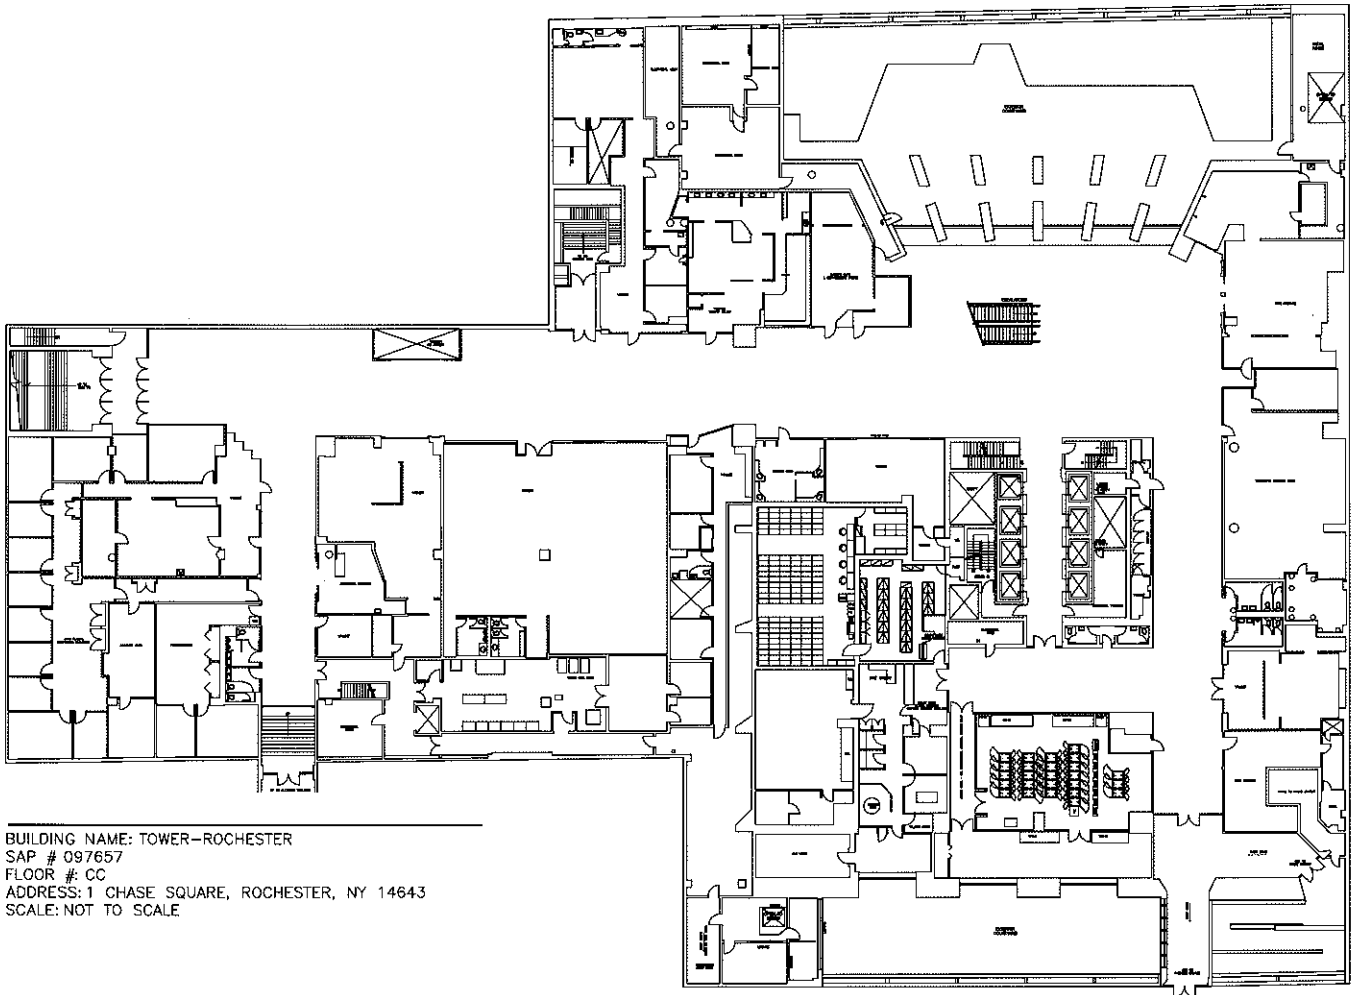

BUILDING NAME: TOWER-ROCHESTER
SAP # 097657
FLOOR # CC
ADDRESS: 1 CHASE SQUARE, ROCHESTER, NY 14643
SCALE: NOT TO SCALE