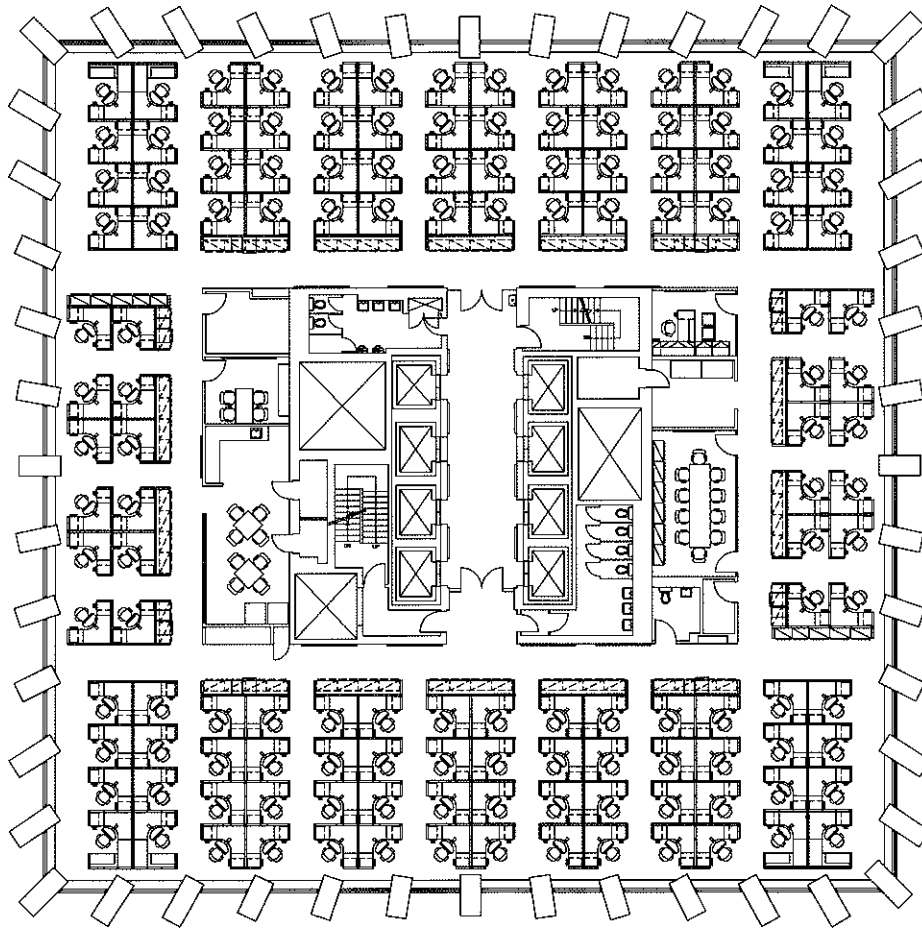

BUILDING NAME: TOWER - ROCHESTER  
SAP # 097657  
FLOOR #: 01  
ADDRESS: 1 CHASE SQUARE, NY  
SCALE: NOT TO SCALE

BUILDING NAME: TOWER - ROCHESTER  
 SAP # 097657  
 FLOOR # 03  
 ADDRESS: 1 CHASE SQUARE, NY  
 SCALE: NOT TO SCALE

BUILDING NAME: TOWER - ROCHESTER  
SAP # 097657  
FLOOR #: 04  
ADDRESS: 1 CHASE SQUARE  
SCALE: NOT TO SCALE

BUILDING NAME: TOWER ROCHESTER  
SAP # 097657  
FLOOR # 08  
ADDRESS: 1 CHASE SQUARE, ROCHESTER, NY  
SCALE: NOT TO SCALE

BUILDING NAME: TOWER ROCHESTER  
SAC # 097657  
FLOOR # 09  
ADDRESS: 1 CHASE SQUARE, ROCHESTER, NY  
SCALE: NOT TO SCALE

BUILDING NAME: TOWER ROCHESTER  
SAP # 097657  
FLOOR # 10  
ADDRESS: 1 CHASE SQUARE, ROCHESTER, NY  
SCALE: NOT TO SCALE