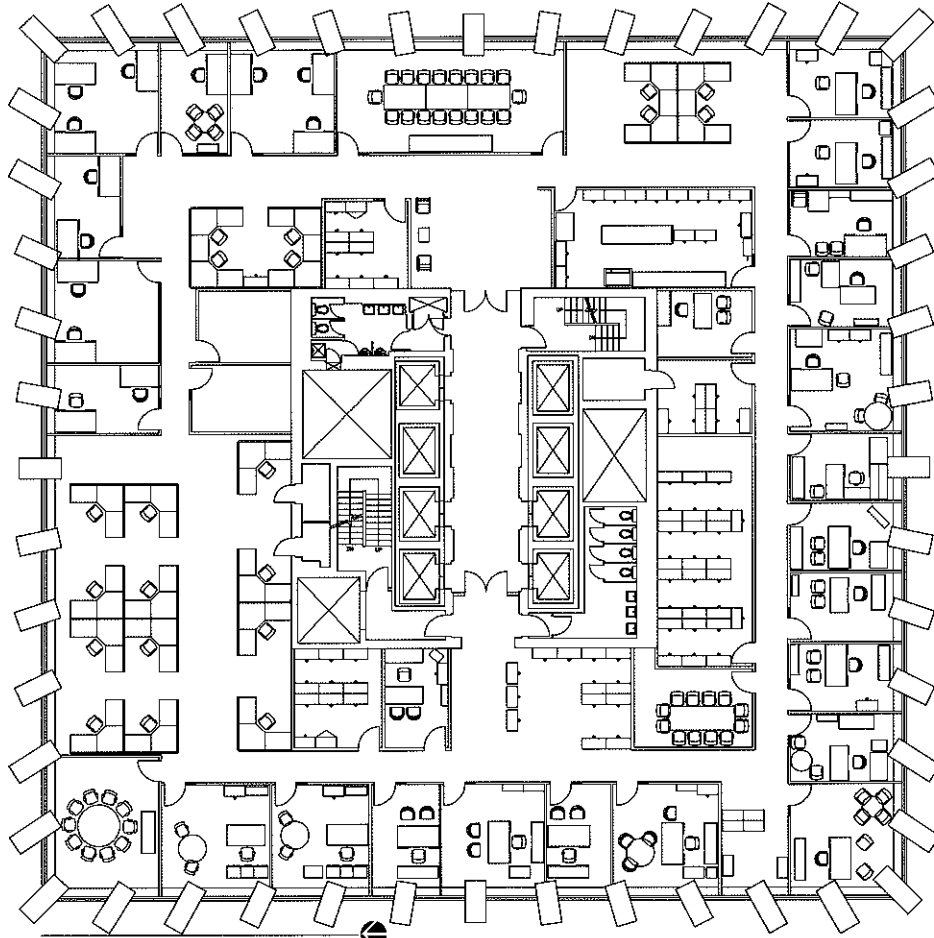

BUILDING NAME: TOWER - ROCHESTER  
SAP # 097657  
FLOOR #: 01  
ADDRESS: 1 CHASE SQUARE, NY  
SCALE: NOT TO SCALE

BUILDING NAME: TOWER - ROCHESTER  
 SAP # 097657  
 FLOOR # 03  
 ADDRESS: 1 CHASE SQUARE, NY  
 SCALE: NOT TO SCALE

BUILDING NAME: TOWER - ROCHESTER  
SAP # 097657  
FLOOR #: 04  
ADDRESS: 1 CHASE SQUARE  
SCALE: NOT TO SCALE

BUILDING NAME: TOWER ROCHESTER  
SAP # 097657  
FLOOR # 08  
ADDRESS: 1 CHASE SQUARE, ROCHESTER, NY  
SCALE: NOT TO SCALE

BUILDING NAME: TOWER ROCHESTER  
SAC # 097657  
FLOOR # 09  
ADDRESS: 1 CHASE SQUARE, ROCHESTER, NY  
SCALE: NOT TO SCALE

BUILDING NAME: TOWER ROCHESTER  
SAP # 097657  
FLOOR # 10  
ADDRESS: 1 CHASE SQUARE, ROCHESTER, NY  
SCALE: NOT TO SCALE