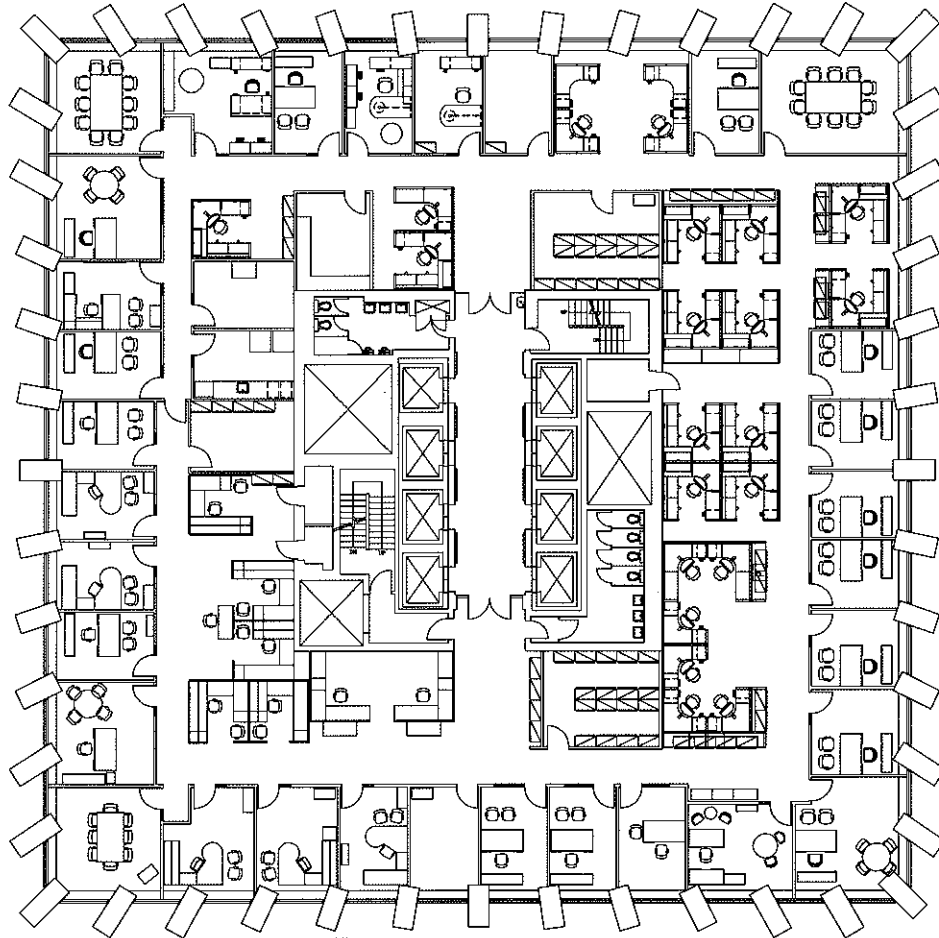

BUILDING NAME: TOWER - ROCHESTER  
SAP # 097657  
FLOOR #: 01  
ADDRESS: 1 CHASE SQUARE, NY  
SCALE: NOT TO SCALE

BUILDING NAME: TOWER - ROCHESTER  
 SAP # 097657  
 FLOOR # 03  
 ADDRESS: 1 CHASE SQUARE, NY  
 SCALE: NOT TO SCALE

BUILDING NAME: TOWER - ROCHESTER  
SAP # 097657  
FLOOR #: 04  
ADDRESS: 1 CHASE SQUARE  
SCALE: NOT TO SCALE

BUILDING NAME: TOWER ROCHESTER  
SAP # 097657  
FLOOR # 08  
ADDRESS: 1 CHASE SQUARE, ROCHESTER, NY  
SCALE: NOT TO SCALE

BUILDING NAME: TOWER ROCHESTER  
SAC # 097657  
FLOOR # 09  
ADDRESS: 1 CHASE SQUARE, ROCHESTER, NY  
SCALE: NOT TO SCALE

BUILDING NAME: TOWER ROCHESTER  
SAP # 097657  
FLOOR # 10  
ADDRESS: 1 CHASE SQUARE, ROCHESTER, NY  
SCALE: NOT TO SCALE

BUILDING NAME: Tower - Rochester  
SHP # 097697  
FLOOR # 11  
ADDRESS: 1 Chase Square, Rochester, NY, 14643  
SCALE: NOT TO SCALE

BUILDING NAME: TOWER ROCHESTER  
SAP # 097657  
FLOOR # 12  
ADDRESS: 1 CHASE SQUARE, ROCHESTER, NY  
SCALE: NOT TO SCALE